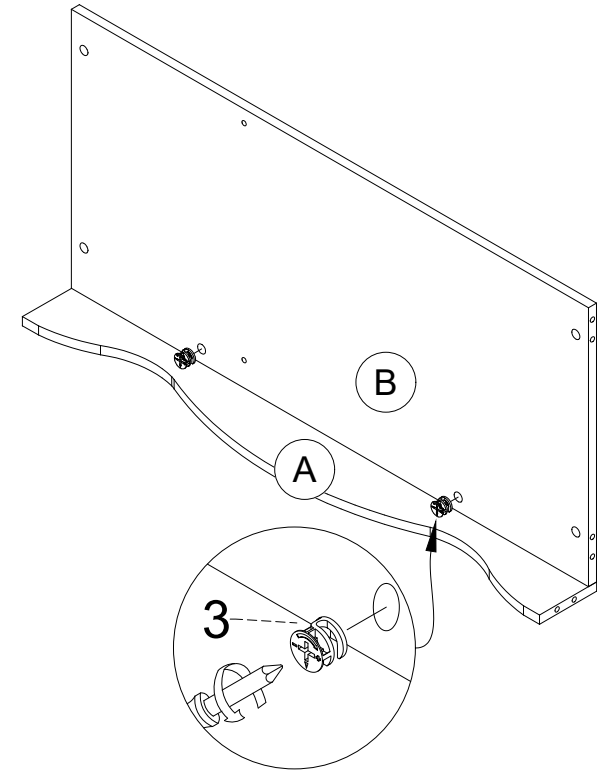

PART LIST

CODE	QTY
A	1
B	1
C	1
D	1
E	1
F	1
G	1
H	1
I	2
J	1
K	1
L	1
M	1
N	1
O	2
P	1
Q	2
R	2
S	3

ASSEMBLY INSTRUCTIONS

DO NOT FULLY TIGHTEN ANY BOLTS BEFORE ALL PARTS ARE LOOSELY ASSEMBLED. THE PRODUCT/FITTINGS MAY BE DAMAGED IF OVERTIGHTENED. BEWARE OF CROSS THREADING SCREWS AND BOLTS DURINGS ASSEMBLY. SMALL COMPONENT PARTS COULD CHOKE A CHILD IF SWALLOWED. WE STRONGLY RECOMMEND THAT YOU KEEP CHILDREN AWAY FROM THE WORK AREA.

WALDEN 3 DOORS WARDROBE

HARDWARE LIST

1		Wood Dowel $\phi 8 \times 30 \text{mm}$	37 pcs
2		Minifix Bolt	30 pcs
3		Minifix Cam	30 pcs
4		SV43 Bracket	2 pcs
5		Screw $\phi 3.5 \times 12 \text{mm}$	4 pcs
6		Hinges 7/8"	6 pcs
7		Screw $\phi 3.5 \times 16 \text{mm}$	56 pcs
8		Screw $\phi 6 \times 45 \text{mm}$	16 pcs
9		Allen Key M4	1 pc
10		Screw $\phi 4 \times 30 \text{mm}$	3 pcs
11		PVH - 1586mm	1 pc
12		Nail	22 pcs
13		PVC Nail With Pin	5 pcs
14		192 Stub	8 pcs
15		Screw $\phi 3.5 \times 25 \text{mm}$	8 pcs
16		Oval Hanger Road - 630mm	1 pc
17		Wooden Handle	3 pcs
18		Handle Screw $\phi 4 \times 25 \text{mm}$	3 pcs
19		Minifix Cover Cap	6 pcs
20		Wood Dowel $\phi 8 \times 50 \text{mm}$	4 pcs
21		Hinges 2/8"	3 pcs
22		Iron L Bracket	1 pc

Minifix Setup :

STEP 1
UNLOCK

STEP 2
LOCK

STEP 3
LOCK

STEP 1

1		37 pcs
2		30 pcs
4		2 pcs
5		4 pcs

STEP 2

6		6 pcs
21		3 pcs
7		18 pcs

PLEASE PUT ANOTHER BOARD IN ORDER TO ALIGN THE HINGES ACCORDINGLY.

STEP 3

3		2 pcs
---	--	-------

STEP 4

3		9 pcs
8		2 pcs
9		1 pc
20		4 pcs

STEP 5

3		11 pcs
---	--	--------

STEP 6