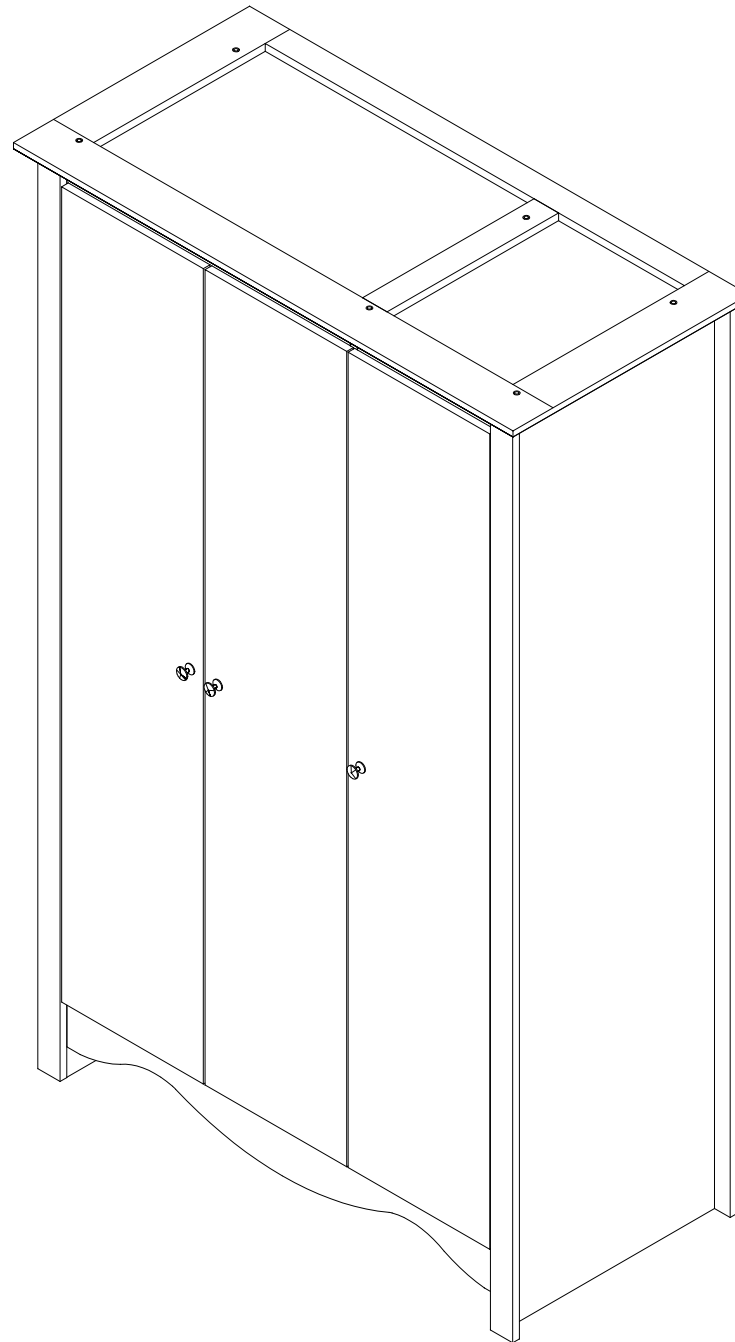

PART LIST

CODE	QTY
A	1
B	1
C	1
D	1
E	1
F	1
G	1
H	1
I	2
J	1
K	1
L	1
M	1
N	1
O	2
P	1
Q	2
R	2
S	3

ASSEMBLY INSTRUCTIONS

DO NOT FULLY TIGHTEN ANY BOLTS BEFORE ALL PARTS ARE LOOSELY ASSEMBLED. THE PRODUCT/FITTINGS MAY BE DAMAGED IF OVERTIGHTENED. BEWARE OF CROSS THREADING SCREWS AND BOLTS DURINGS ASSEMBLY. SMALL COMPONENT PARTS COULD CHOKE A CHILD IF SWALLOWED. WE STRONGLY RECOMMEND THAT YOU KEEP CHILDREN AWAY FROM THE WORK AREA.

WALDEN 3 DOORS WARDROBE

HARDWARE LIST

1		Wood Dowel $\phi 8 \times 30 \text{mm}$	37 pcs
2		Minifix Bolt	30 pcs
3		Minifix Cam	30 pcs
4		SV43 Bracket	2 pcs
5		Screw $\phi 3.5 \times 12 \text{mm}$	4 pcs
6		Hinges 7/8"	6 pcs
7		Screw $\phi 3.5 \times 16 \text{mm}$	56 pcs
8		Screw $\phi 6 \times 45 \text{mm}$	16 pcs
9		Allen Key M4	1 pc
10		Screw $\phi 4 \times 30 \text{mm}$	3 pcs
11		PVH - 1586mm	1 pc
12		Nail	22 pcs
13		PVC Nail With Pin	5 pcs
14		192 Stub	8 pcs
15		Screw $\phi 3.5 \times 25 \text{mm}$	8 pcs
16		Oval Hanger Road - 630mm	1 pc
17		Wooden Handle	3 pcs
18		Handle Screw $\phi 4 \times 25 \text{mm}$	3 pcs
19		Minifix Cover Cap	6 pcs
20		Wood Dowel $\phi 8 \times 50 \text{mm}$	4 pcs
21		Hinges 2/8"	3 pcs
22		Iron L Bracket	1 pc