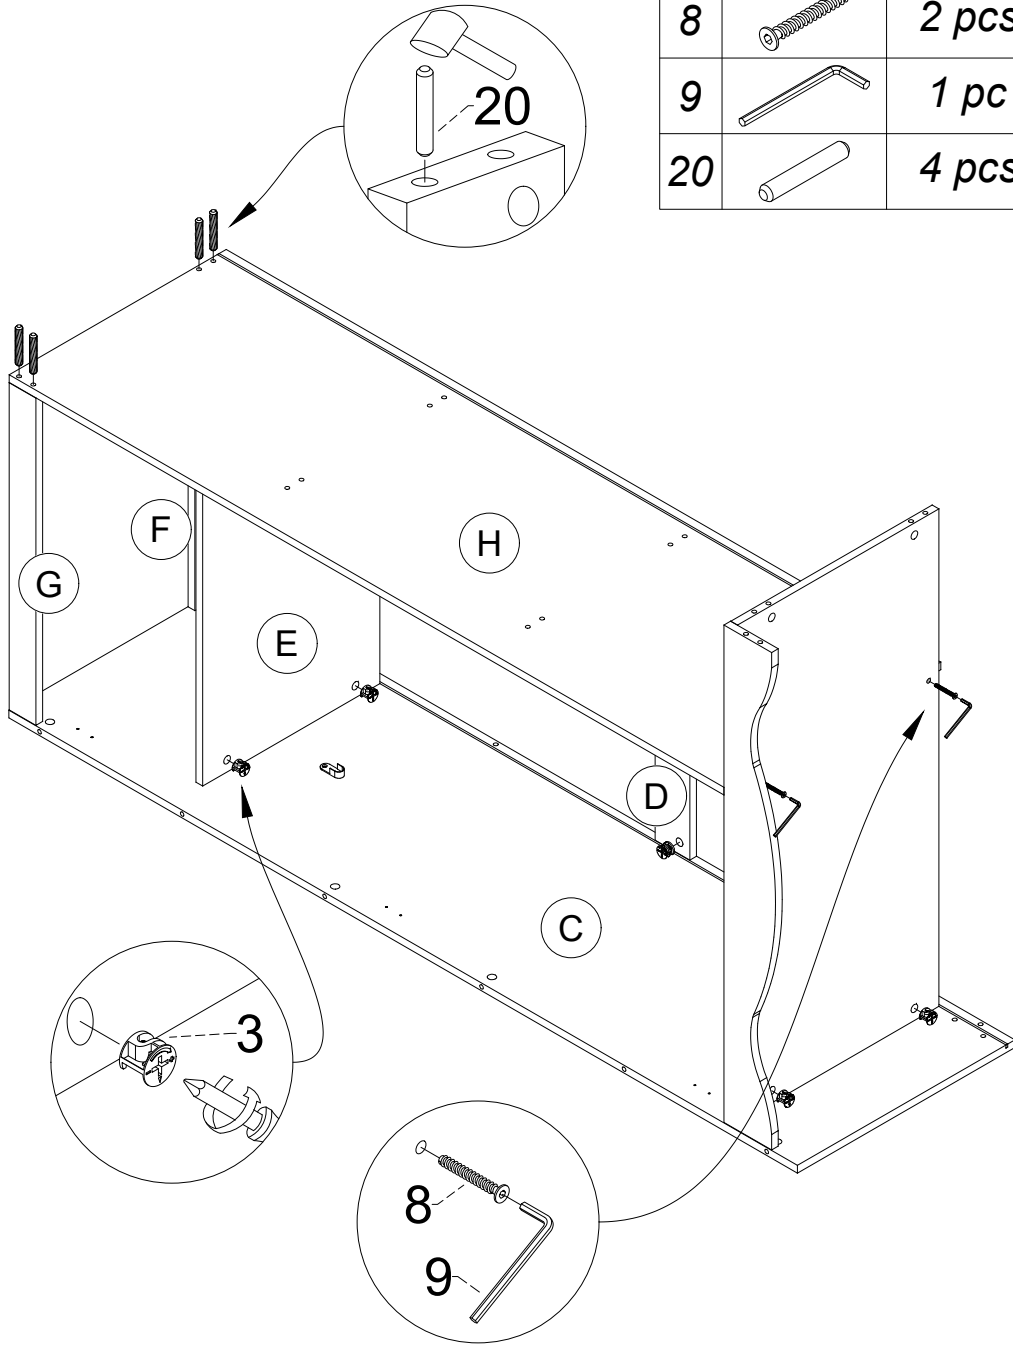

WALDEN 3 DOORS WARDROBE

HARDWARE LIST

1		Wood Dowel $\phi 8 \times 30 \text{mm}$	37 pcs
2		Minifix Bolt	30 pcs
3		Minifix Cam	30 pcs
4		SV43 Bracket	2 pcs
5		Screw $\phi 3.5 \times 12 \text{mm}$	4 pcs
6		Hinges 7/8"	6 pcs
7		Screw $\phi 3.5 \times 16 \text{mm}$	56 pcs
8		Screw $\phi 6 \times 45 \text{mm}$	16 pcs
9		Allen Key M4	1 pc
10		Screw $\phi 4 \times 30 \text{mm}$	3 pcs
11		PVH - 1586mm	1 pc
12		Nail	22 pcs
13		PVC Nail With Pin	5 pcs
14		192 Stub	8 pcs
15		Screw $\phi 3.5 \times 25 \text{mm}$	8 pcs
16		Oval Hanger Road - 630mm	1 pc
17		Wooden Handle	3 pcs
18		Handle Screw $\phi 4 \times 25 \text{mm}$	3 pcs
19		Minifix Cover Cap	6 pcs
20		Wood Dowel $\phi 8 \times 50 \text{mm}$	4 pcs
21		Hinges 2/8"	3 pcs
22		Iron L Bracket	1 pc

Minifix Setup :

STEP 1
UNLOCK

STEP 2
LOCK

STEP 3
LOCK

STEP 1

1		37 pcs
2		30 pcs
4		2 pcs
5		4 pcs

STEP 2

6		6 pcs
21		3 pcs
7		18 pcs

PLEASE PUT ANOTHER BOARD IN ORDER TO ALIGN THE HINGES ACCORDINGLY.

STEP 3

3		2 pcs
---	--	-------

STEP 4

3		9 pcs
8		2 pcs
9		1 pc
20		4 pcs

STEP 5

3		11 pcs
---	--	--------

STEP 6