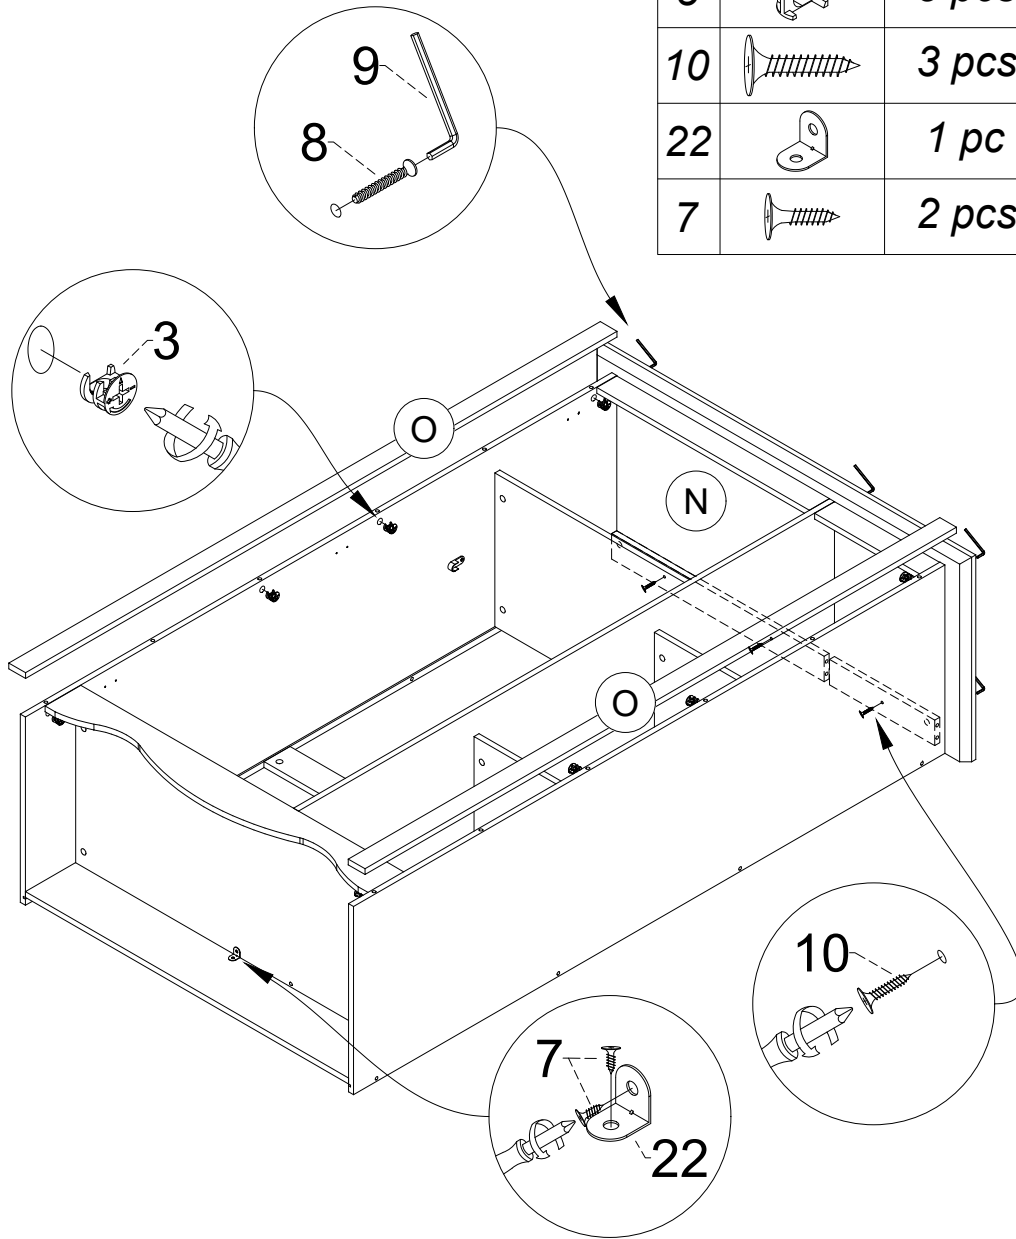

WALDEN 3 DOORS WARDROBE

HARDWARE LIST

1		Wood Dowel $\phi 8 \times 30 \text{mm}$	37 pcs
2		Minifix Bolt	30 pcs
3		Minifix Cam	30 pcs
4		SV43 Bracket	2 pcs
5		Screw $\phi 3.5 \times 12 \text{mm}$	4 pcs
6		Hinges 7/8"	6 pcs
7		Screw $\phi 3.5 \times 16 \text{mm}$	56 pcs
8		Screw $\phi 6 \times 45 \text{mm}$	16 pcs
9		Allen Key M4	1 pc
10		Screw $\phi 4 \times 30 \text{mm}$	3 pcs
11		PVH - 1586mm	1 pc
12		Nail	22 pcs
13		PVC Nail With Pin	5 pcs
14		192 Stub	8 pcs
15		Screw $\phi 3.5 \times 25 \text{mm}$	8 pcs
16		Oval Hanger Road - 630mm	1 pc
17		Wooden Handle	3 pcs
18		Handle Screw $\phi 4 \times 25 \text{mm}$	3 pcs
19		Minifix Cover Cap	6 pcs
20		Wood Dowel $\phi 8 \times 50 \text{mm}$	4 pcs
21		Hinges 2/8"	3 pcs
22		Iron L Bracket	1 pc

PLEASE PUT ANOTHER BOARD IN ORDER TO ALIGN THE HINGES ACCORDINGLY.

STEP 3

3		2 pcs
---	--	-------

STEP 4

3		9 pcs
8		2 pcs
9		1 pc
20		4 pcs

STEP 5

3		11 pcs
---	--	--------

STEP 6

8		6 pcs
9		1 pc
3		8 pcs
10		3 pcs
22		1 pc
7		2 pcs

STEP 7

11		1 pc
12		22 pcs
13		5 pcs

STEP 8

8		8 pcs
9		1 pc
14		8 pcs
15		8 pcs

STEP 9

Panel C & M =
Hinges 7/8"
Panel H =
Hinges 2/8"

16		1 pc
7		36 pcs
17		3 pcs
18		3 pcs
19		6 pcs