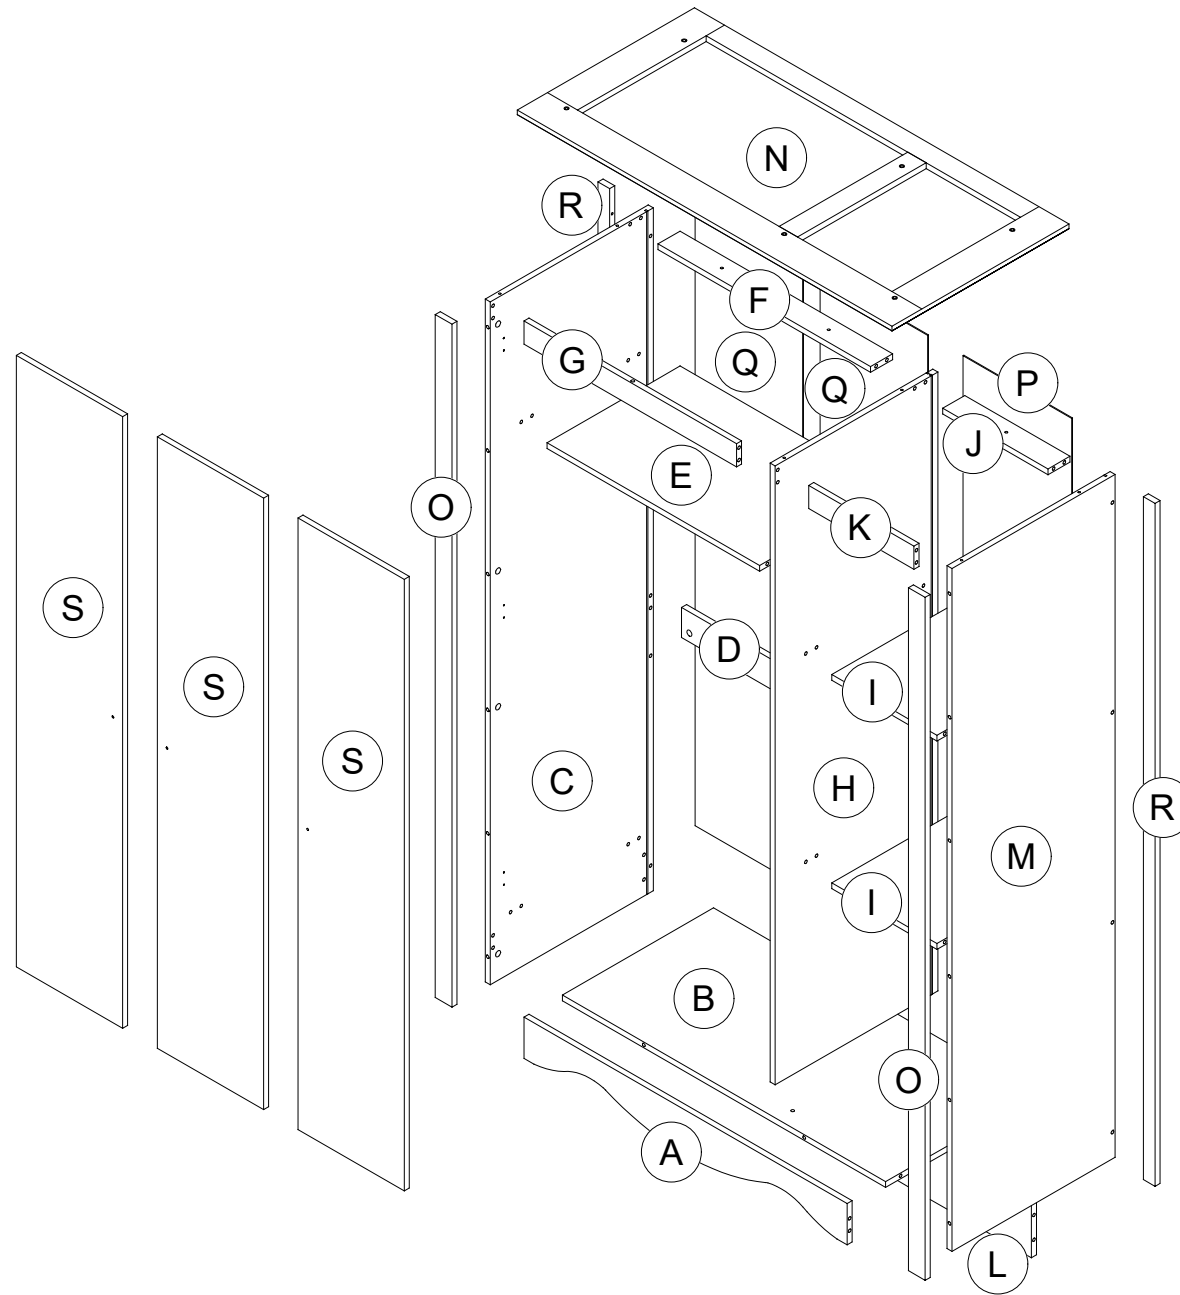

PART LIST

CODE	QTY
A	1
B	1
C	1
D	1
E	1
F	1
G	1
H	1
I	2
J	1
K	1
L	1
M	1
N	1
O	2
P	1
Q	2
R	2
S	3

ASSEMBLY INSTRUCTIONS

DO NOT FULLY TIGHTEN ANY BOLTS BEFORE ALL PARTS ARE LOOSELY ASSEMBLED. THE PRODUCT/FITTINGS MAY BE DAMAGED IF OVERTIGHTENED. BEWARE OF CROSS THREADING SCREWS AND BOLTS DURINGS ASSEMBLY. SMALL COMPONENT PARTS COULD CHOKE A CHILD IF SWALLOWED. WE STRONGLY RECOMMEND THAT YOU KEEP CHILDREN AWAY FROM THE WORK AREA.

WALDEN 3 DOORS WARDROBE

HARDWARE LIST

1		Wood Dowel $\phi 8 \times 30 \text{mm}$	37 pcs
2		Minifix Bolt	30 pcs
3		Minifix Cam	30 pcs
4		SV43 Bracket	2 pcs
5		Screw $\phi 3.5 \times 12 \text{mm}$	4 pcs
6		Hinges 7/8"	6 pcs
7		Screw $\phi 3.5 \times 16 \text{mm}$	56 pcs
8		Screw $\phi 6 \times 45 \text{mm}$	16 pcs
9		Allen Key M4	1 pc
10		Screw $\phi 4 \times 30 \text{mm}$	3 pcs
11		PVH - 1586mm	1 pc
12		Nail	22 pcs
13		PVC Nail With Pin	5 pcs
14		192 Stub	8 pcs
15		Screw $\phi 3.5 \times 25 \text{mm}$	8 pcs
16		Oval Hanger Road - 630mm	1 pc
17		Wooden Handle	3 pcs
18		Handle Screw $\phi 4 \times 25 \text{mm}$	3 pcs
19		Minifix Cover Cap	6 pcs
20		Wood Dowel $\phi 8 \times 50 \text{mm}$	4 pcs
21		Hinges 2/8"	3 pcs
22		Iron L Bracket	1 pc

Minifix Setup :

STEP 1
UNLOCK

STEP 2
LOCK

STEP 3
LOCK

STEP 1

1		37 pcs
2		30 pcs
4		2 pcs
5		4 pcs

STEP 2

6		6 pcs
21		3 pcs
7		18 pcs