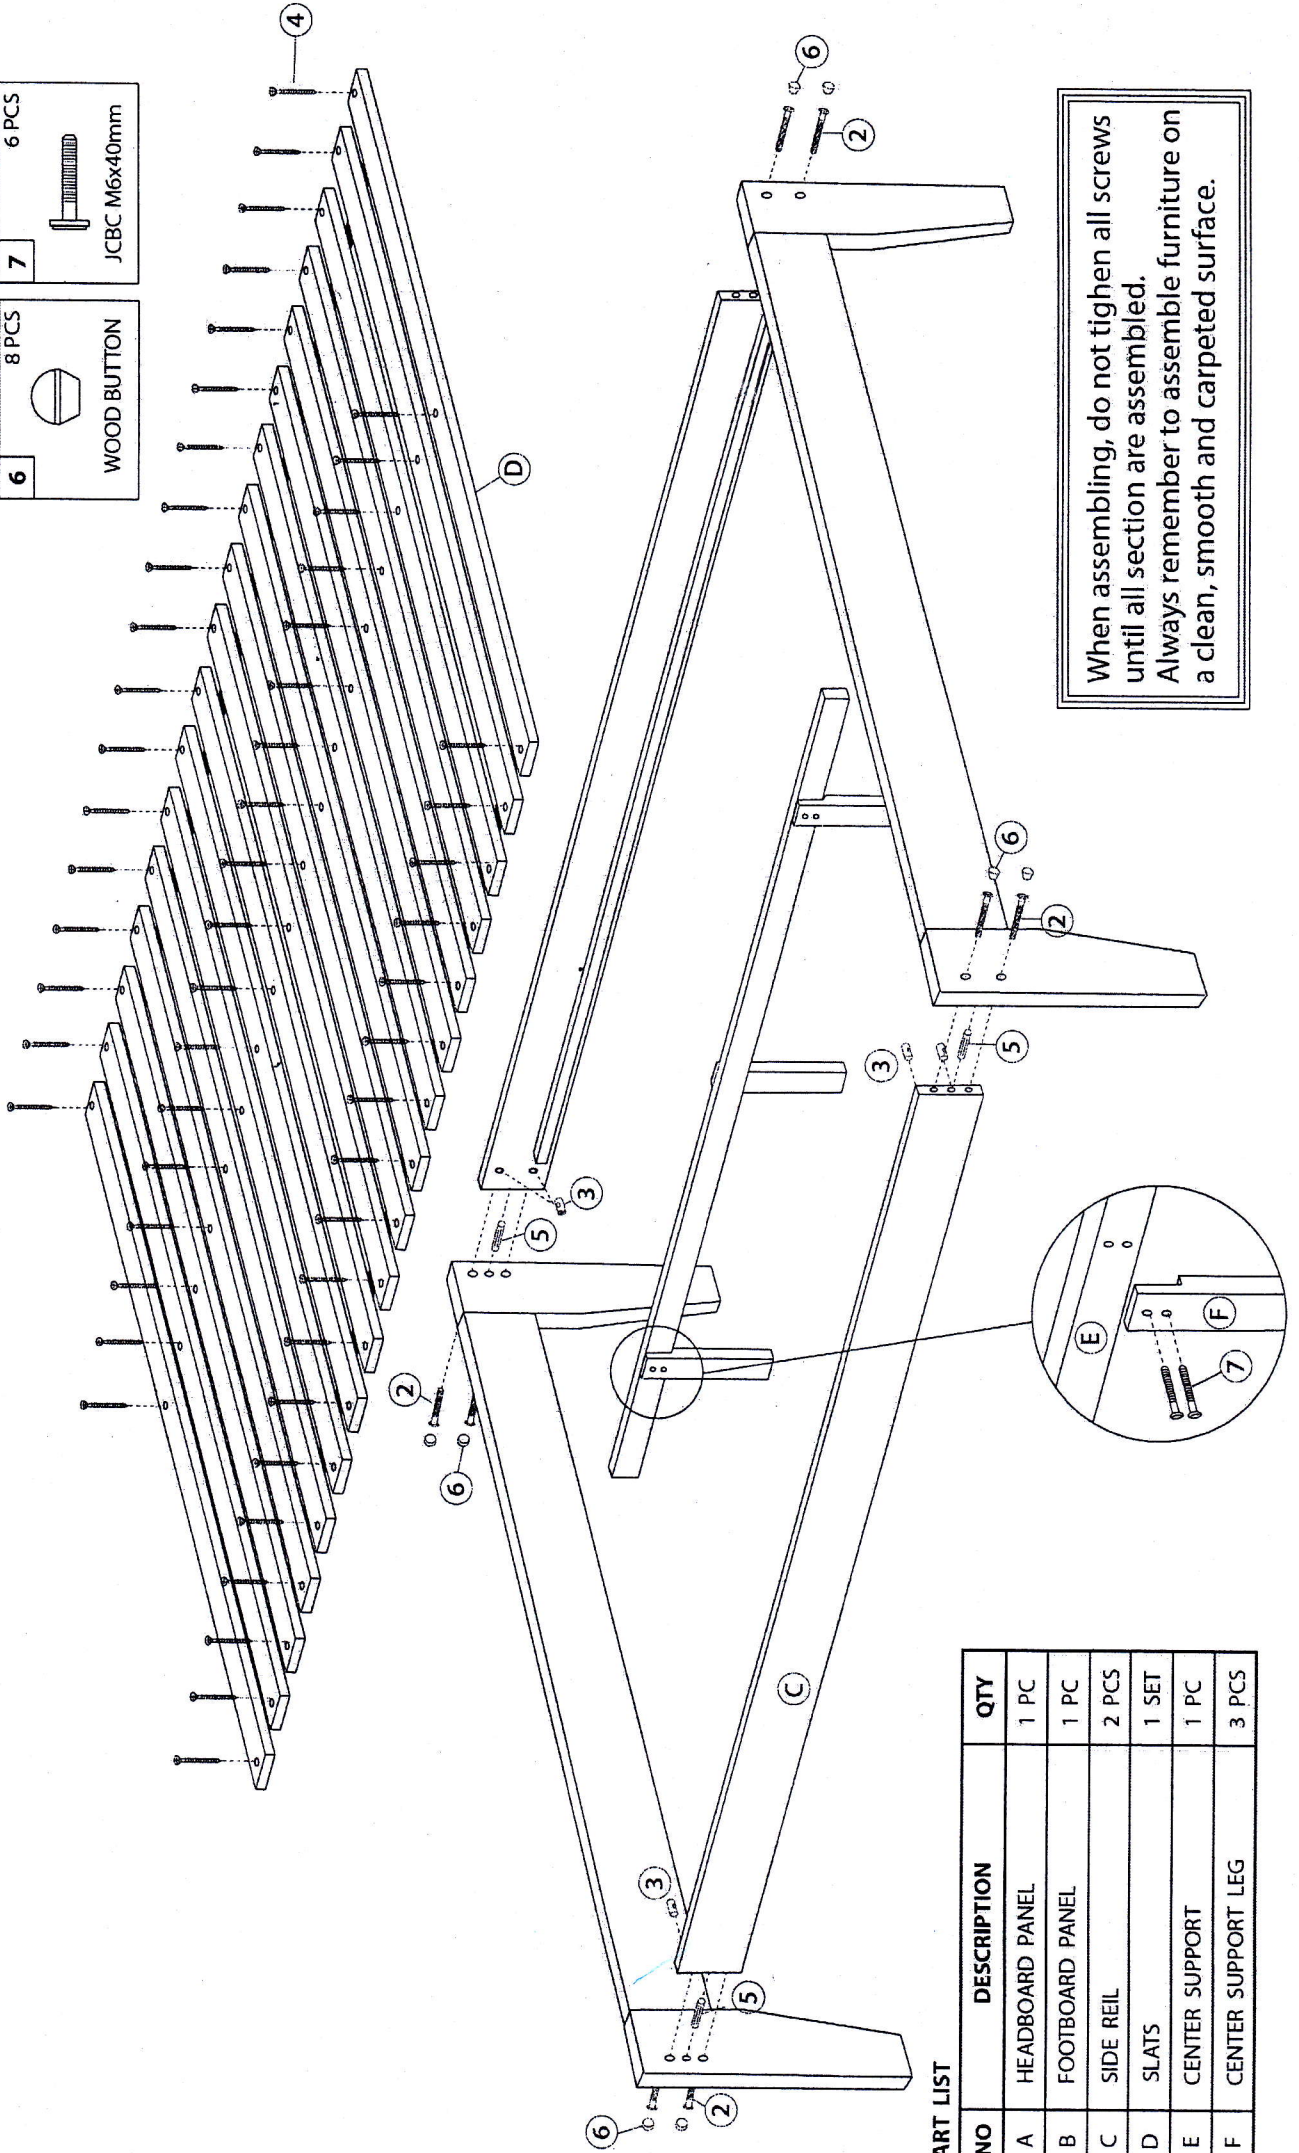

MODEL : SOVO QUEEN (18 PCS SLAT) ASSEMBLY INSTRUCTION

HARDWARE LIST

When assembling, do not tighten all screws until all section are assembled. Always remember to assemble furniture on a clean, smooth and carpeted surface.

PART LIST

NO	DESCRIPTION	QTY
A	HEADBOARD PANEL	1 PC
B	FOOTBOARD PANEL	1 PC
C	SIDE REIL	2 PCS
D	SLATS	1 SET
E	CENTER SUPPORT	1 PC
F	CENTER SUPPORT LEG	3 PCS