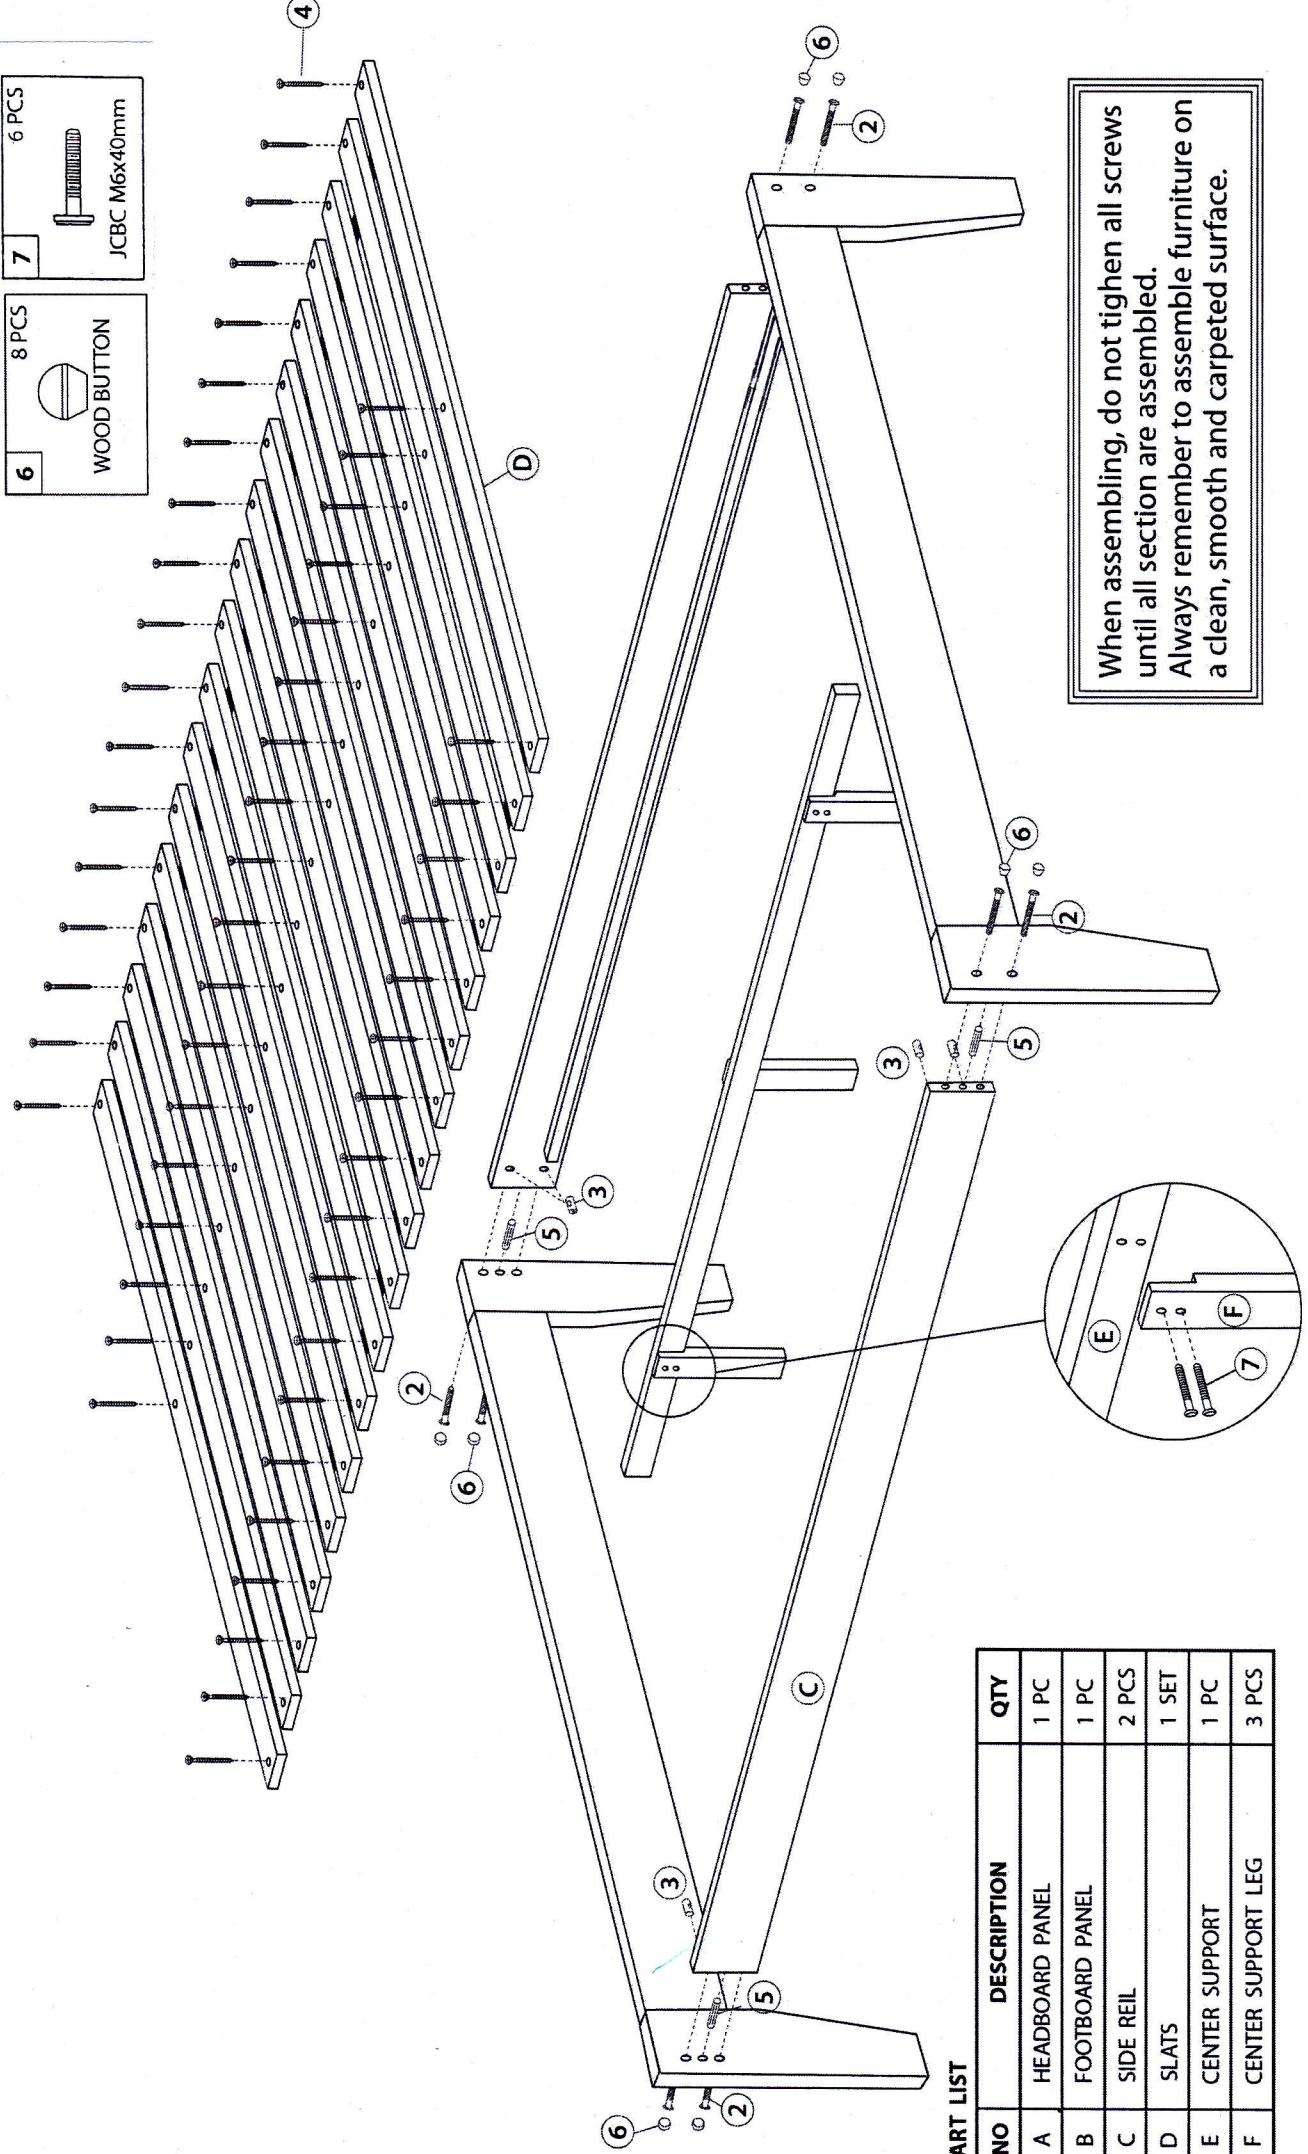

MODEL : SOVO KING (18 PCS SLAT) ASSEMBLY INSTRUCTION

HARDWARE LIST

When assembling, do not tighten all screws until all section are assembled. Always remember to assemble furniture on a clean, smooth and carpeted surface.

PART LIST

NO	DESCRIPTION	QTY
A	HEADBOARD PANEL	1 PC
B	FOOTBOARD PANEL	1 PC
C	SIDE REIL	2 PCS
D	SLATS	1 SET
E	CENTER SUPPORT	1 PC
F	CENTER SUPPORT LEG	3 PCS