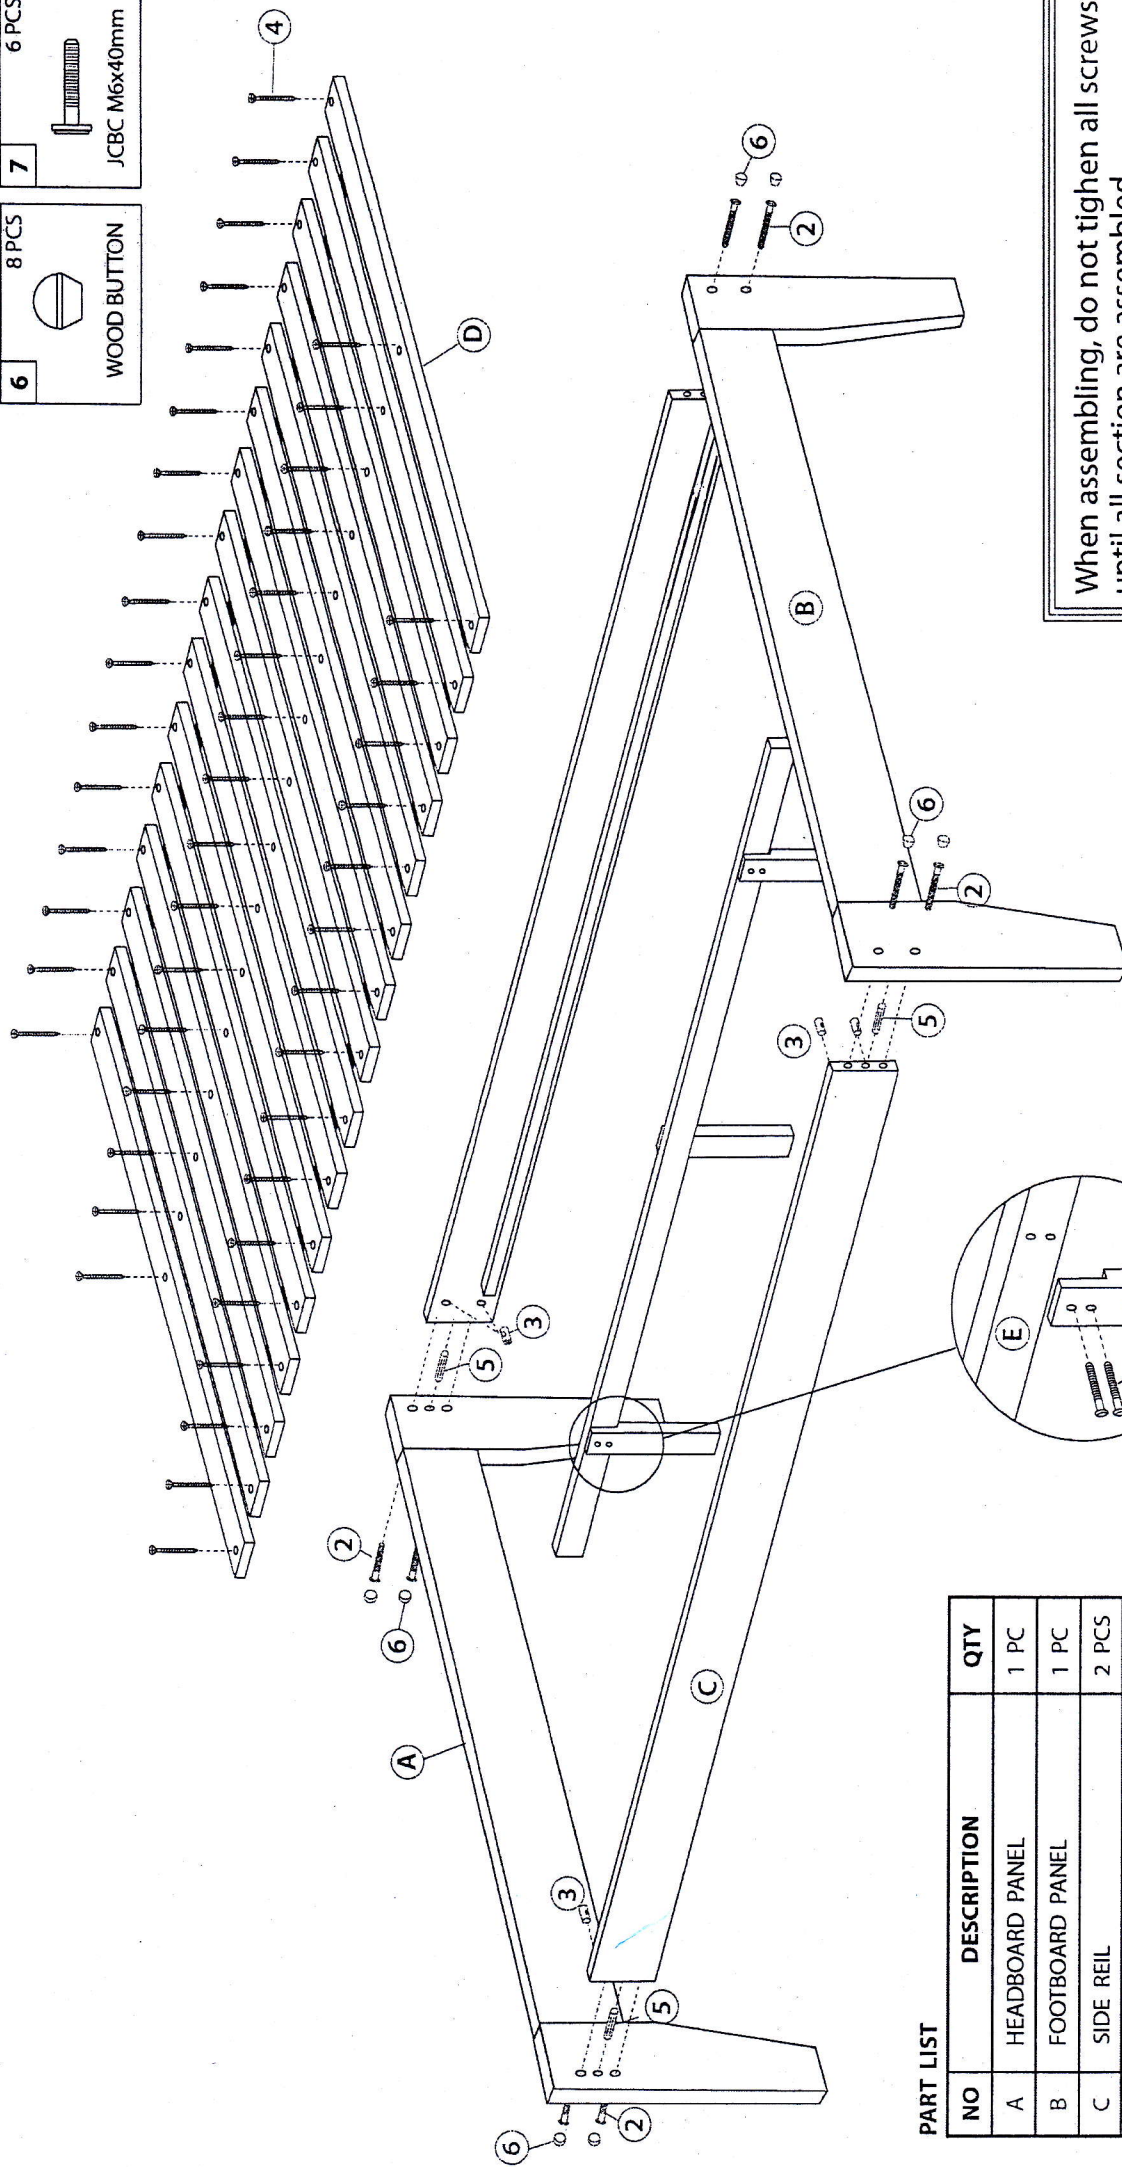

# MODEL : SOVO DOUBLE ( 16 PCS SLAT ) ASSEMBLY INSTRUCTION

## HARDWARE LIST

## PART LIST

| NO | DESCRIPTION        | QTY   |
|----|--------------------|-------|
| A  | HEADBOARD PANEL    | 1 PC  |
| B  | FOOTBOARD PANEL    | 1 PC  |
| C  | SIDE REIL          | 2 PCS |
| D  | SLATS              | 1 SET |
| E  | CENTER SUPPORT     | 1 PC  |
| F  | CENTER SUPPORT LEG | 3 PCS |