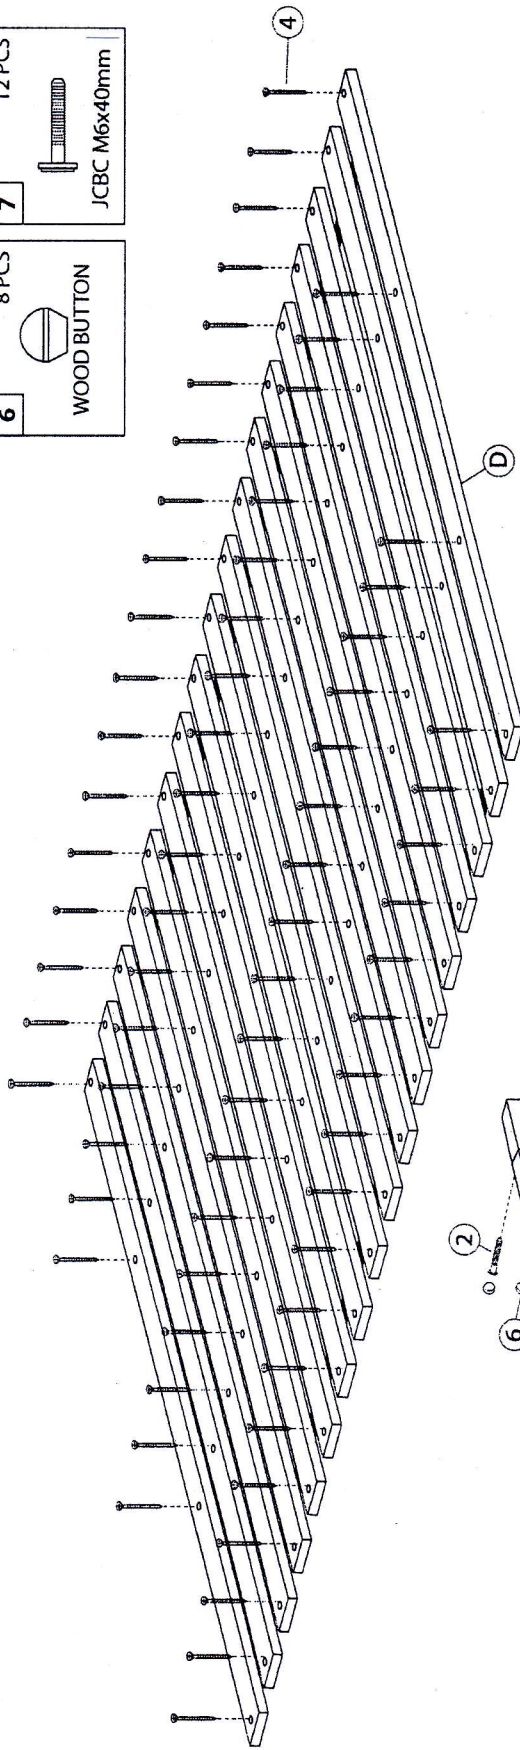

MODEL : SOVO SUPER KING (18 PCS SLAT) ASSEMBLY INSTRUCTION

HARDWARE LIST

When assembling, do not tighten all screws until all section are assembled. Always remember to assemble furniture on a clean, smooth and carpeted surface.

PART LIST

NO	DESCRIPTION	QTY
A	HEADBOARD PANEL	1 PC
B	FOOTBOARD PANEL	1 PC
C	SIDE REIL	2 PCS
D	SLATS	1 SET
E	CENTER SUPPORT	2 PC
F	CENTER SUPPORT LEG	6 PCS