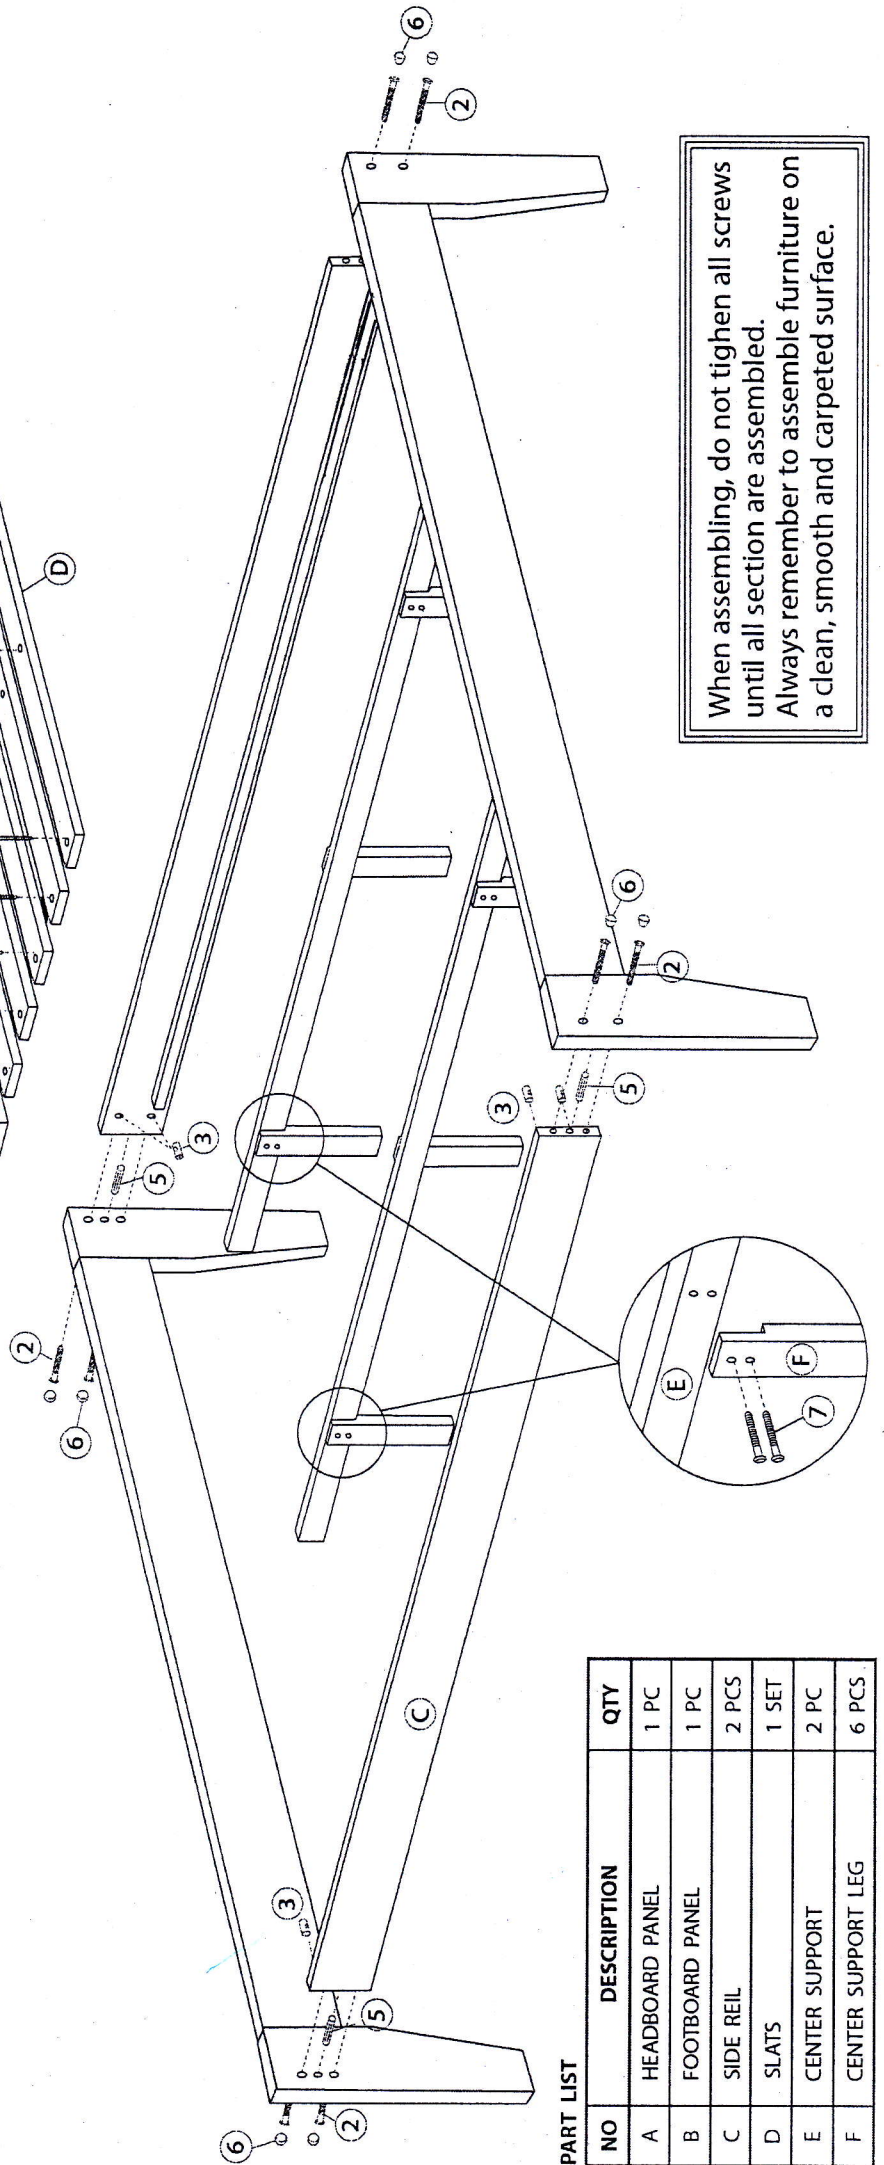

MODEL : SOVO SUPER KING (18 PCS SLAT) ASSEMBLY INSTRUCTION

HARDWARE LIST

When assembling, do not tighten all screws until all section are assembled. Always remember to assemble furniture on a clean, smooth and carpeted surface.

PART LIST

NO	DESCRIPTION	QTY
A	HEADBOARD PANEL	1 PC
B	FOOTBOARD PANEL	1 PC
C	SIDE REIL	2 PCS
D	SLATS	1 SET
E	CENTER SUPPORT	2 PC
F	CENTER SUPPORT LEG	6 PCS