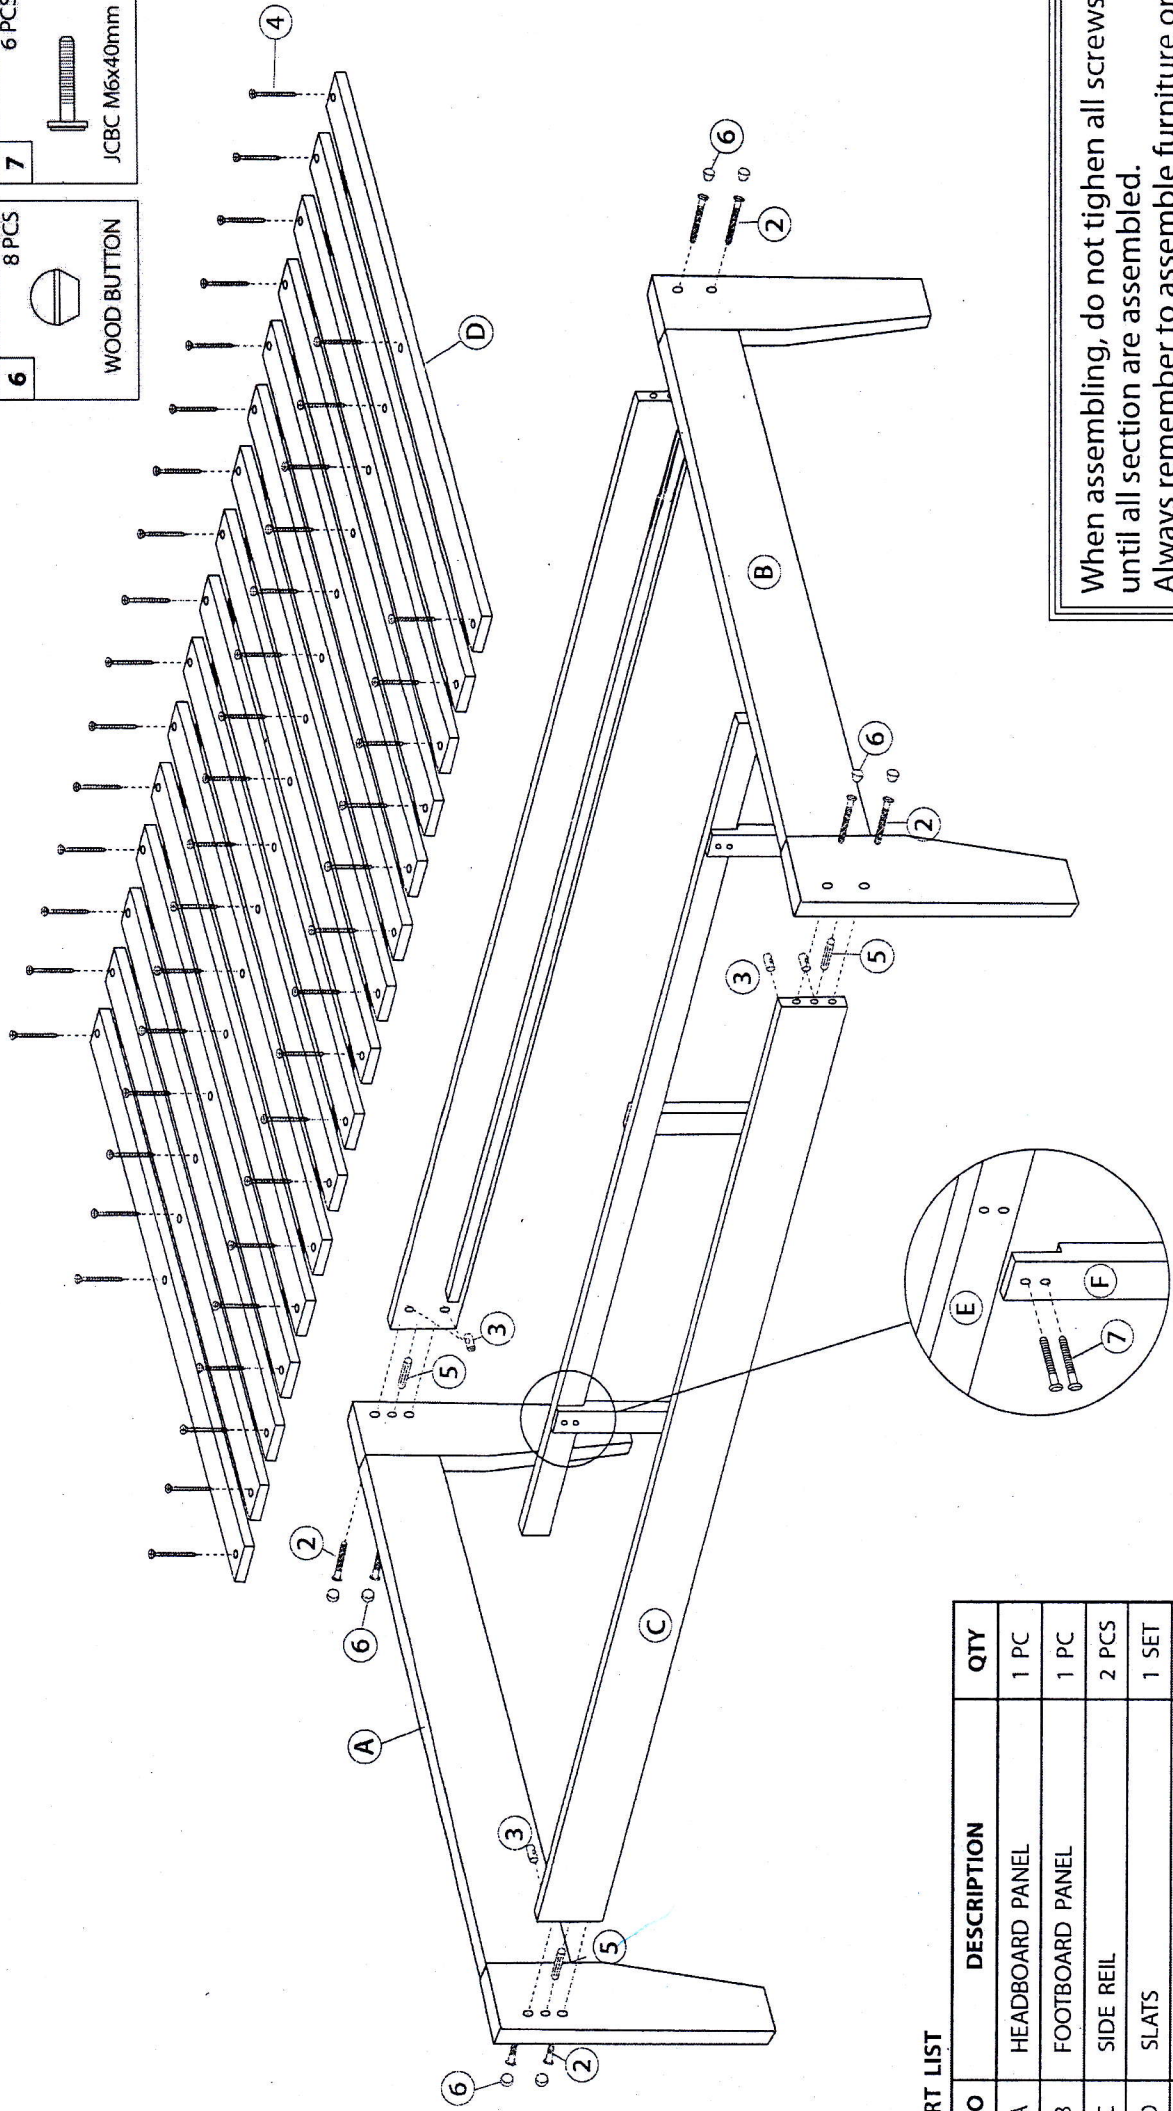

# MODEL : SOVO KING SINGLE ( 18 PCS SLAT ) ASSEMBLY INSTRUCTION

## HARDWARE LIST

When assembling, do not tighten all screws until all section are assembled.  
Always remember to assemble furniture on a clean, smooth and carpeted surface.

## PART LIST

NO	DESCRIPTION	QTY
A	HEADBOARD PANEL	1 PC
B	FOOTBOARD PANEL	1 PC
C	SIDE REIL	2 PCS
D	SLATS	1 SET
E	CENTER SUPPORT	1 PC
F	CENTER SUPPORT LEG	3 PCS