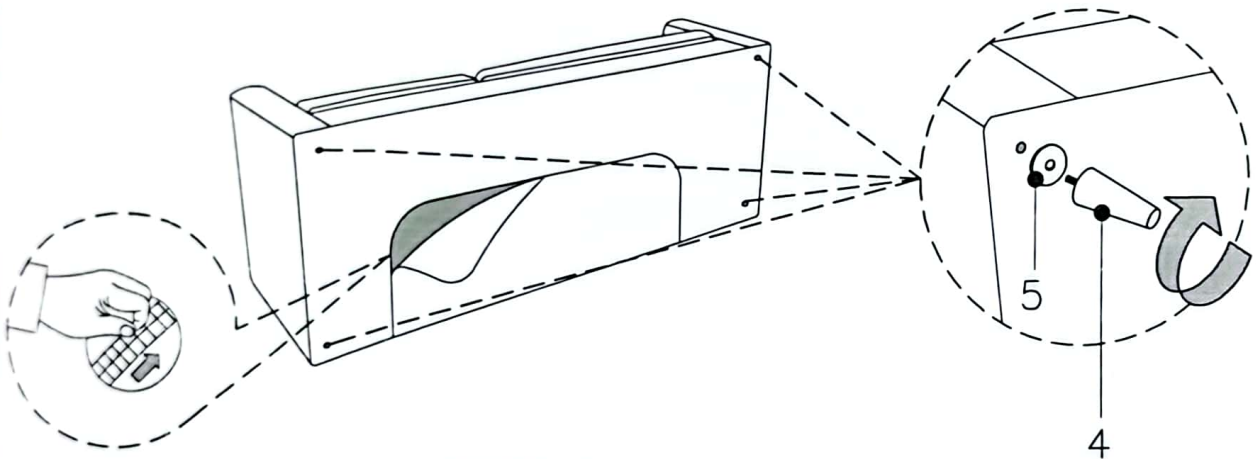

PR9531

ASSEMBLY INSTRUCTION

PARTS LIST

NO	DESCRIPTION	PARTS	QTY	NO.	DESCRIPTION	PARTS	QTY
1	Back cushion		3PCS	2	Chaise cushion		1PC
3	Seat cushion		2PCS	4	Legs		8PCS
5	Gasket		8PCS				

STEP 1: TAKE OUT LEGS(4) FROM INSIDE THE ZIP UNDERNEATH FROM THE SOFA.

STEP 2: ROTATE THE LEGS TO THE BOTTOM THE SOFA.