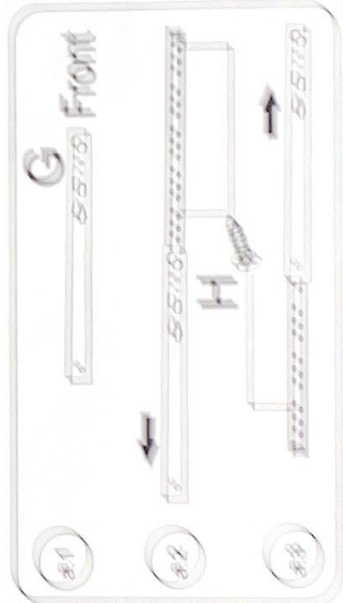

Fiskben Buffet table - PR8653

A	x20		B	x8		C	x16		D	x24		E	x32		F	x1	
G	x6		H	x18		I	x6		J	x4		K	x16		L	x12	
M	x5		N	x5		O	x2		P	x6		Q	x2		R	x12	
S	x8		T	x4		U	x24		V	x6							

1

G	XI	P	XI
---	----	---	----

4x14mm

2

3

4

D x4  
4x40mm

6

B x8

5

C x16

7

D x8

4x40mm

8

F	x1	J	x4
			6x40mm

9

K	x14
4x30mm	

17

18

L	x12	A	x12	D	x12	R	x3	N	x3	M	x3

x3

19

I	x6

11 x3

4x10mm