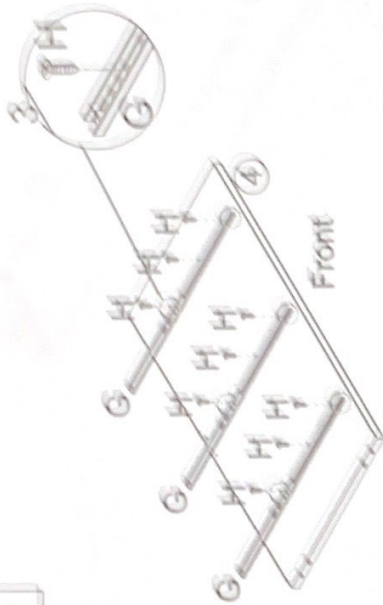

Fiskben Buffet table - PR8653

A	x20		B	x8		C	x16		D	x24		E	x32		F	x1	
G	x6		H	x18		I	x6		J	x4		K	x16		L	x12	
M	x5		N	x5		O	x2		P	x6		Q	x2		R	x12	
S	x8		T	x4		U	x24		V	x6							

1

G	XI	P	XI
---	----	---	----

4x14mm

2

3

4

D x4  
4x40mm

6

B x8

5

C x16

7

D x8

4x40mm

8

F	x1	J	x4
			6x40mm

9

K	x14
4x30mm	

17

18

L	x12	A	x12	D	x12	R	x3	N	x3	M	x3

x3

19

I	x6

11 x3

4x10mm